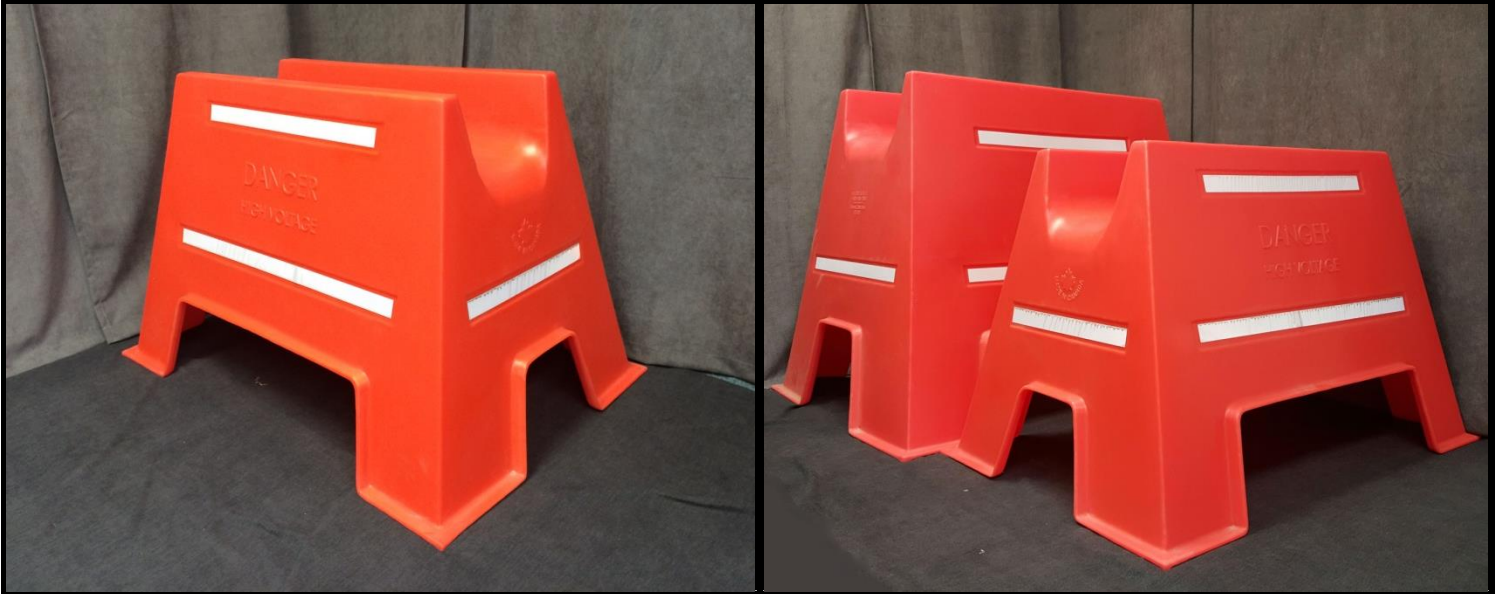

Product Data Sheet

Universal Cable Horse Stands

Universal Cable Horse Stands

In applications where more than one cable is required to be marked along the same run, Mine Cable Services has designed their line of Universal Cable Horse Stands. Available in either a double wide or a triple wide model, these cable horse stands are a sturdy alternative to “stacking” cables inside our Universal Cable Stands, which are designed for single cable runs. As with our Universal Cable Stands and Iron Horse Pipe Stands, standard available colours are orange and yellow, however, custom colours and company identification are available upon request.

Product Specifications and Ordering Information:

	Universal Cable Horse Stand UCH-20D/xx*	Universal Cable Horse Stand UCH-30T/xx*
Height:	24" tall	31" tall
Dimensions at the base:	38" long x 26" wide	42" long x 32" wide
Weight per unit:	20 lbs.	35 lbs.
Cable channel width:	7" wide	11" wide

*When ordering Universal Cable Horse Stands, please indicate your choice of colour, as per examples below:

UCH-20D/orange, Universal Cable Horse Stand, double wide, orange
 UCH-30T/orange, Universal Cable Horse Stand, triple wide, orange